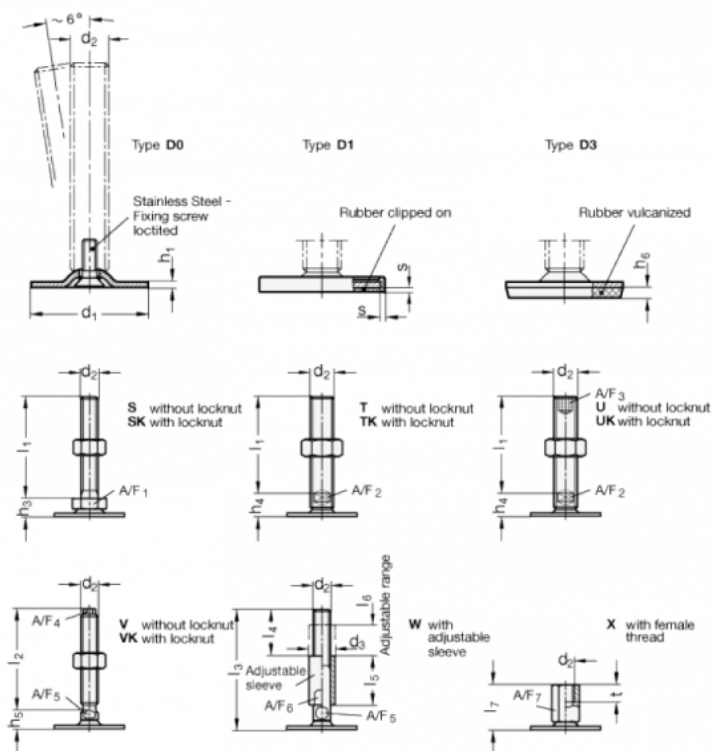

Article number: 204180M20150D0TK
 Description: E+G levelling foot
 GN 41-80-M20-150-D0-TK
 Note: TK With nut, Wrench flat at the bottom

Measures

- A/F2 = 15
- d1 = 80
- d2 = M20
- h1 = 3
- h4 = 18
- h6 =
- h7 = 150
- s =